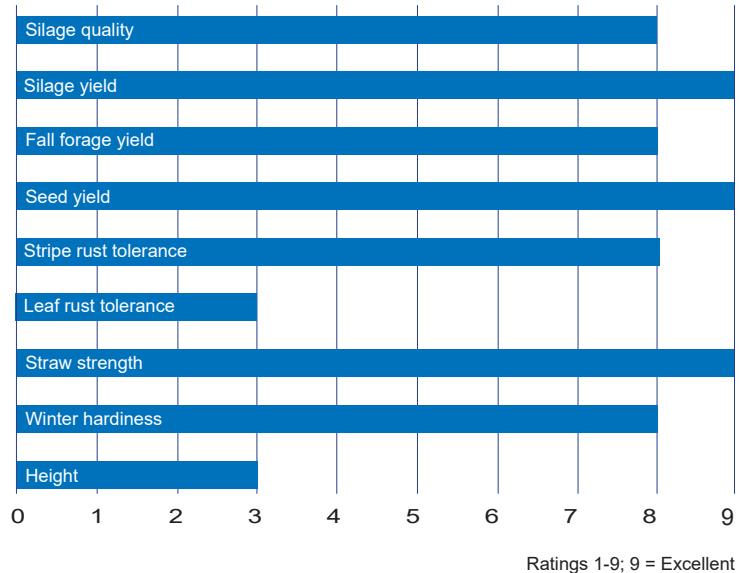

Gainer 154^{BRAND} Winter Triticale

Key Attributes:

- Early maturity
- Excellent stem to leaf ratio
- Good straw strength
- Very good winterhardiness
- Tolerant of rust
- Prostrate fall growth habit
- Good fall seedling vigor
- High silage yields
- Good silage quality
- Short plant height
- Awned (Bearded)
- Adapted widely throughout Mid-Atlantic, Central Plains, and Northern US

New Mexico State University Trials 2017

Variety Name	Harvest Date	Dry Forage T/ac	Milk / Ton lb/ton	Crude Protein % of DM	NDF % of DM	dNDF Dig. 48h % of NDF	TDN % of DM	RFQ
TriCal Gainer 154 ^{BRAND}	10-Apr	4.4	3556	16.3	54.0	69.7	70.3	166
SY TF 135	10-Apr	3.8	3553	15.6	54.5	70.8	70.2	166
SY TF 813	17-Apr	4.6	3042	14.5	60.1	62.6	63.9	129
TriCal 718	17-Apr	5.1	3027	14.3	60.0	62.5	63.7	129
TriCal Flex 719	17-Apr	5.1	3005	15.3	61.2	62.9	63.4	127
SY TF 131	17-Apr	4.5	2911	14.7	61.7	61.0	62.3	121
TriCal 348	26-Apr	6.1	2844	11.6	62.8	60.0	61.5	116
ThunderTall	28-Apr	5.9	2848	14.1	62.4	60.1	61.5	117
SlickTrit II - 120#	4-May	6.9	2742	11.5	63.0	57.8	60.3	112
LSD (0.05)		2.0	2		2.0	2.0	2.0	2
CV		12.0	6.7		4.6	5.6	4.0	11.1

Plots were harvested at Feekes stage 10.0-10.3; 10.0=sheath of flag leaf completely grown out, ear not visible; 10.3= half of heading process complete. Unless otherwise indicated, all entries planted at 100 lb/ac rate.

Plot size: 12'x3'=36 sq ft
 Planting Date: 10-14-16 / Harvest Date: 5-3-17
 Growth Rating/Zadok: 55 earliest maturity, 42 latest maturity